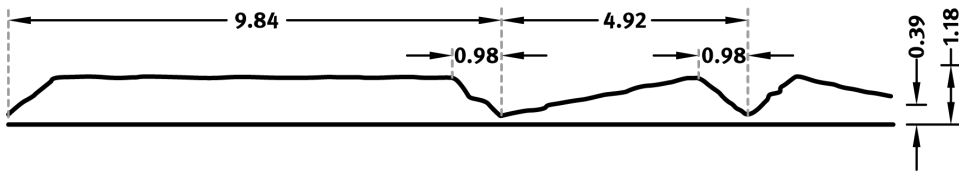

## 1/06 JUIST

A wooden pattern with adjacently aligned, small squares. The squares are characterized by overlapping, tapered wooden boards with a slight grain.

### DIMENSIONS

Uses	Dimensions (in)	Order Number
10	▲ 196.85 × ► 39.17	E 1006
100	-	

100-timer formliners are supplied in an individual dimension within the maximum indicated dimensions.

The specified widths of the 10-timer and 50-timer formliners are a fixed dimension and ensure the continuity of the structure in the case of linear patterns. The longitudinal direction of the pattern is variable and can be ordered from 1 m up to the maximum dimension in 10 cm steps.