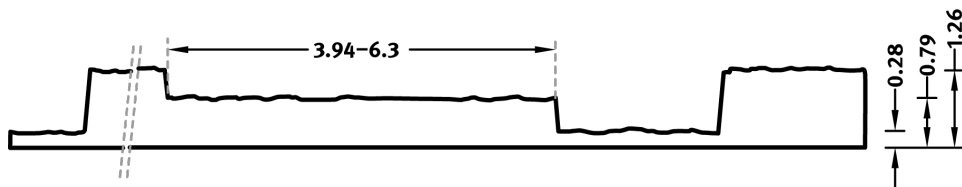

1/10 PELLWORM

A vertically running wood pattern with slightly grained boards. The boards are arranged in different heights with an identical spacing.

DIMENSIONS

Uses	Dimensions (in)	Order Number
10	▲ 196.85 × ► 39.17	E 1010

100-timer formliners are supplied in an individual dimension within the maximum indicated dimensions.

The specified widths of the 10-timer and 50-timer formliners are a fixed dimension and ensure the continuity of the structure in the case of linear patterns. The longitudinal direction of the pattern is variable and can be ordered from 1 m up to the maximum dimension in 50 cm steps.