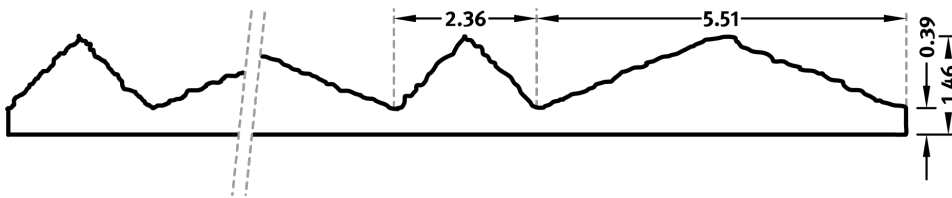

## 1/11 REICHENAU

A vertically running wood pattern with varyingly wide grooves that appear as if milled into the wood.

### DIMENSIONS

Uses	Dimensions (in)	Order Number
100	-	
10	▲ 194.88 × ► 39.37	E 1011

100-timer formliners are supplied in an individual dimension within the maximum indicated dimensions.

The specified widths of the 10-timer and 50-timer formliners are a fixed dimension and ensure the continuity of the structure in the case of linear patterns. The longitudinal direction of the pattern is variable and can be ordered from 1 m up to the maximum dimension in 50 cm steps.