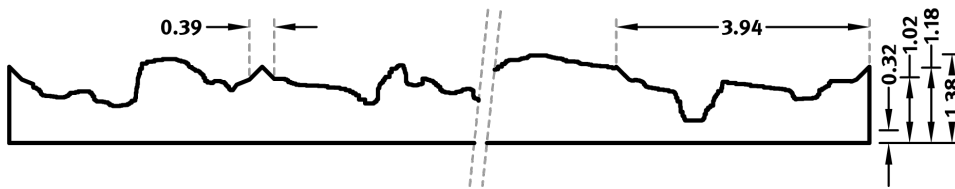

## 1/126 B LARNAKA

Vertically arranged elevations with coarsely chipped pattern, separated by 0.39" wide depressions.

### DIMENSIONS

Uses	Dimensions (in)	Order Number
10	▲ 196.85 × ► 39.17	E 1126
100	-	

100-timer formliners are supplied in an individual dimension within the maximum indicated dimensions.

The specified widths of the 10-timer and 50-timer formliners are a fixed dimension and ensure the continuity of the structure in the case of linear patterns. The longitudinal direction of the pattern is variable and can be ordered from 1 m up to the maximum dimension in 50 cm steps.