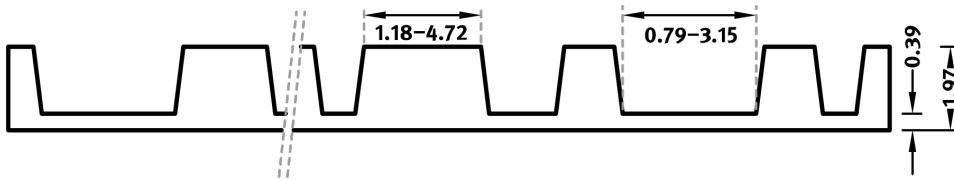

## 1/176 RÁBA

A clear and smooth wave pattern with vertically aligned ribs of varying width and arrangement, separated by 1.18" to 4.72" wide gaps.

### DIMENSIONS

Uses	Dimensions (in)	Order Number
10	▲ 177.17 × ► 43.11	E 1176
100	-	

100-timer formliners are supplied in an individual dimension within the maximum indicated dimensions.

The specified widths of the 10-timer and 50-timer formliners are a fixed dimension and ensure the continuity of the structure in the case of linear patterns. The longitudinal direction of the pattern is variable and can be ordered from 1 m up to the maximum dimension in 50 cm steps.