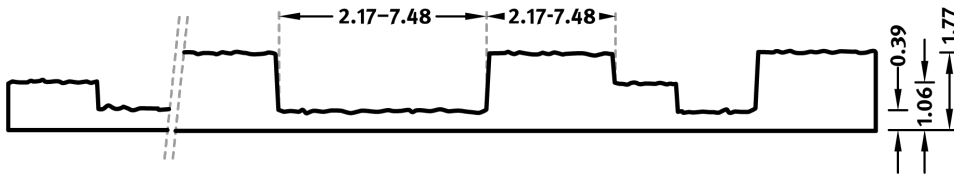

## 1/18 BORNHOLM

A wood pattern with varyingly wide casts on offset layers.

### DIMENSIONS

Uses	Dimensions (in)	Order Number
10	▲ 177.17 × ► 39.17	E 1018
100	-	

100-timer formliners are supplied in an individual dimension within the maximum indicated dimensions.

The specified widths of the 10-timer and 50-timer formliners are a fixed dimension and ensure the continuity of the structure in the case of linear patterns. The longitudinal direction of the pattern is variable and can be ordered from 1 m up to the maximum dimension in 50 cm steps.