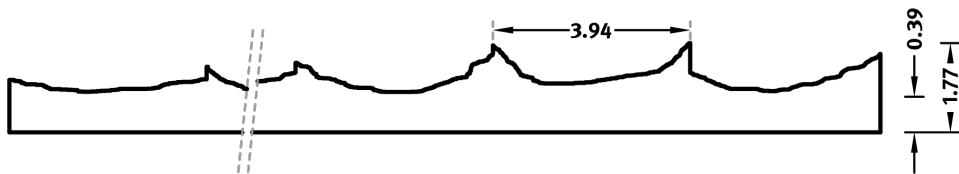

1/24 GOTLAND

A wood pattern with masts in an offset arrangement. The look is reminiscent of a stake wall.

DIMENSIONS

Uses	Dimensions (in)	Order Number
10	▲ 196.85 × ► 39.17	E 1024
100	-	

100-timer formliners are supplied in an individual dimension within the maximum indicated dimensions.

The specified widths of the 10-timer and 50-timer formliners are a fixed dimension and ensure the continuity of the structure in the case of linear patterns. The longitudinal direction of the pattern is variable and can be ordered from 1 m up to the maximum dimension in 50 cm steps.