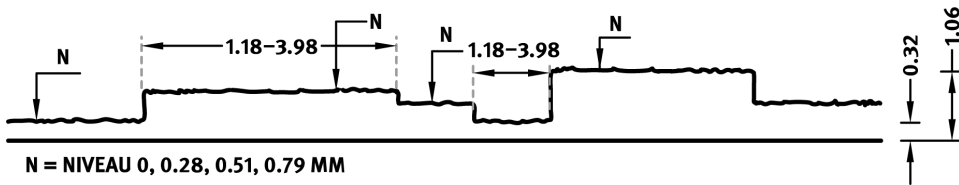

1/317 RUSTIC

A wood pattern with long and short boards. The deep grain lends a rustic-natural and wild look to the façade.

DIMENSIONS

Uses	Dimensions (in)	Order Number
10	▲ 232.28* × ► 38.58	E 1317
100	-	

* visible joint at 3m

100-timer formliners are supplied in an individual dimension within the maximum indicated dimensions.

The specified widths of the 10-timer and 50-timer formliners are a fixed dimension and ensure the continuity of the structure in the case of linear patterns. The longitudinal direction of the pattern is variable and can be ordered from 1 m up to the maximum dimension in 50 cm steps.