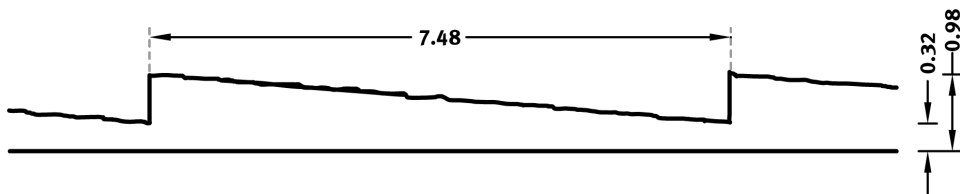

1/331 ETAMPES

A wood pattern with slightly tilted, equally wide boards. The horizontal alignment is reminiscent of a Swedish log home.

DIMENSIONS

Uses	Dimensions (in)	Order Number
100	-	
10	▲ 37.20 × ► 216.54	E 1331

100-timer formliners are supplied in an individual dimension within the maximum indicated dimensions.

The specified widths of the 10-timer and 50-timer formliners are a fixed dimension and ensure the continuity of the structure in the case of linear patterns. The longitudinal direction of the pattern is variable and can be ordered from 1 m up to the maximum dimension in 50 cm steps.