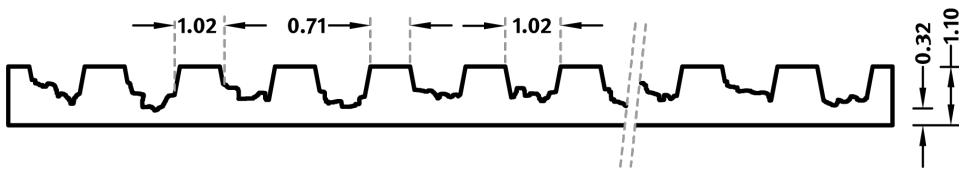

## 1/37 B RIB TYPE J

Vertically arranged elevations with mid-coarse chipped patterns, separated by 0.7" wide depressions.

### DIMENSIONS

Uses	Dimensions (in)	Order Number
10	▲ 194.88 × ► 47.83	E 1037
100	-	

100-timer formliners are supplied in an individual dimension within the maximum indicated dimensions.

The specified widths of the 10-timer and 50-timer formliners are a fixed dimension and ensure the continuity of the structure in the case of linear patterns. The longitudinal direction of the pattern is variable and can be ordered from 1 m up to the maximum dimension in 50 cm steps.