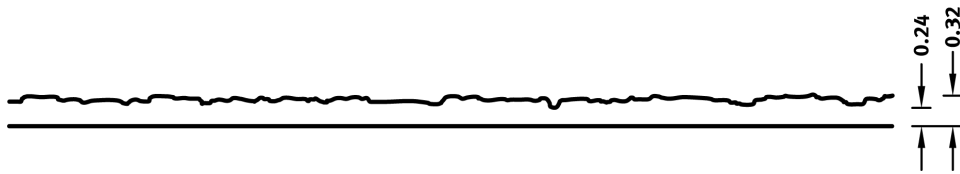

## 2/102 PARANA

A pattern with a ribbed plaster look with a granulation of up to 0.15".

### DIMENSIONS

Uses	Dimensions (in)	Order Number
100	▲ 157.48 × ► 393.70	C 2102
10	-	-

rubbed plaster up to 4 mm

100-timer formliners are supplied in an individual dimension within the maximum indicated dimensions.

The specified widths of the 10-timer and 50-timer formliners are a fixed dimension and ensure the continuity of the structure in the case of linear patterns. The longitudinal direction of the pattern is variable and can be ordered from 1 m up to the maximum dimension in 50 cm steps.