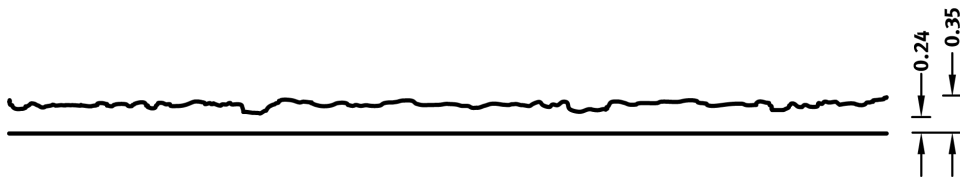

2/103 LENA

A pattern with a coarse roughcast look with a granulation up to 0.15"

DIMENSIONS

Uses	Dimensions (in)	Order Number
100	▲ 157.48 × ► 393.70	C 2103
10	-	-

coarse rough cast up to 4 mm

100-timer formliners are supplied in an individual dimension within the maximum indicated dimensions.

The specified widths of the 10-timer and 50-timer formliners are a fixed dimension and ensure the continuity of the structure in the case of linear patterns. The longitudinal direction of the pattern is variable and can be ordered from 1 m up to the maximum dimension in 50 cm steps.