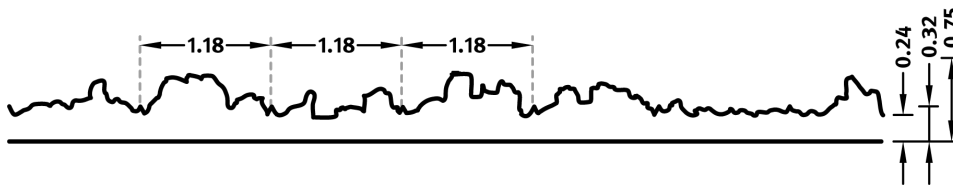

2/107 B MEKONG

Ribs with a rough fractured pattern. The light elevations are reminiscent of a plowed field.

DIMENSIONS

Uses	Dimensions (in)	Order Number
100	▲ 271.65 × ► 149.61	C 2107
10	▲ 271.65 × ► 49.21	E 2107

100-timer formliners are supplied in an individual dimension within the maximum indicated dimensions.

The specified widths of the 10-timer and 50-timer formliners are a fixed dimension and ensure the continuity of the structure in the case of linear patterns. The longitudinal direction of the pattern is variable and can be ordered from 1 m up to the maximum dimension in 50 cm steps.