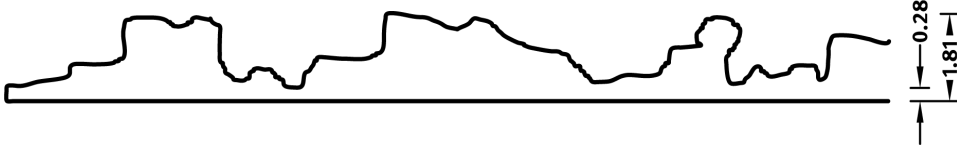

2/121 CHEYENNE 1-5

This rock pattern was formed off of a mountain and lends a natural, wild look to the facade.

DIMENSIONS

Uses	Dimensions (in)	Order Number
100	▲ 275.59 × ► 275.59 (7×39.37)*	C 2121
10	▲ 275.59 × ► 275.59 (7×39.37)*	E 2121

* seven pieces

100-timer formliners are supplied in an individual dimension within the maximum indicated dimensions.

The specified widths of the 10-timer and 50-timer formliners are a fixed dimension and ensure the continuity of the structure in the case of linear patterns. The longitudinal direction of the pattern is variable and can be ordered from 1 m up to the maximum dimension in 50 cm steps.