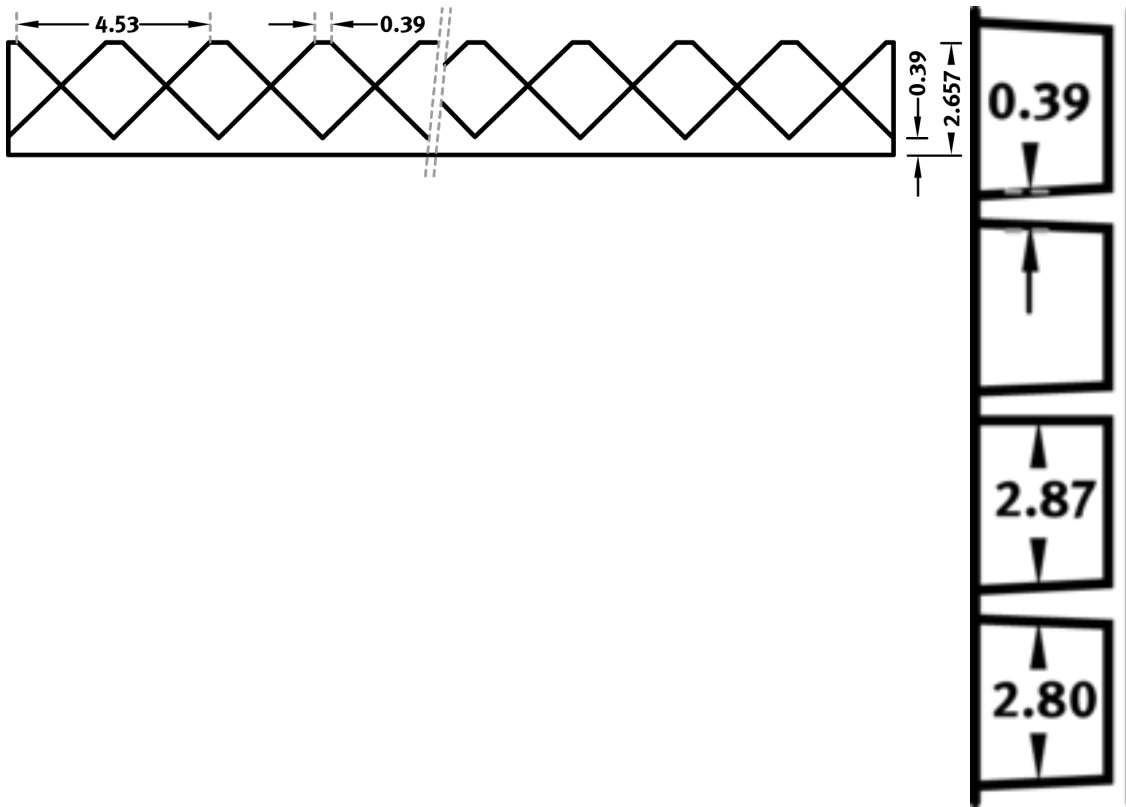

2/141 DACHSTEIN

A horizontal fantasy pattern with offset, protruding triangles. The interesting light and shadow interplay animates the façade and appears to be three-dimensional.

DIMENSIONS

Uses	Dimensions (in)	Order Number
100	▲ 39.37 × ► 118.11	C 2141
10	-	

100-timer formliners are supplied in an individual dimension within the maximum indicated dimensions.

The specified widths of the 10-timer and 50-timer formliners are a fixed dimension and ensure the continuity of the structure in the case of linear patterns. The longitudinal direction of the pattern is variable and can be ordered from 1 m up to the maximum dimension in 50 cm steps.