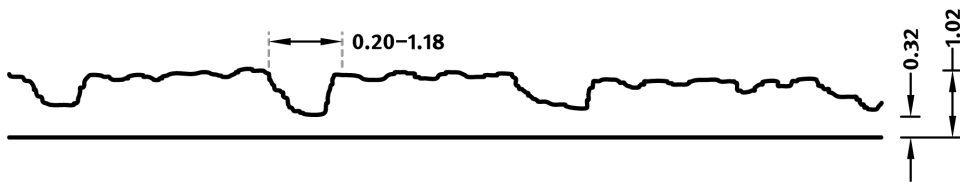

2/154 VENTA

A vertically running wood pattern with a bamboo-like texture and several large leaves. The surface creates the appearance of bamboo mesh.

DIMENSIONS

Uses	Dimensions (in)	Order Number
100	▲ 96.46 × ► 39.57	C 2154
10	▲ 96.46 × ► 39.57	E 2154

100-timer formliners are supplied in an individual dimension within the maximum indicated dimensions.

The specified widths of the 10-timer and 50-timer formliners are a fixed dimension and ensure the continuity of the structure in the case of linear patterns. The longitudinal direction of the pattern is variable and can be ordered from 1 m up to the maximum dimension in 50 cm steps.