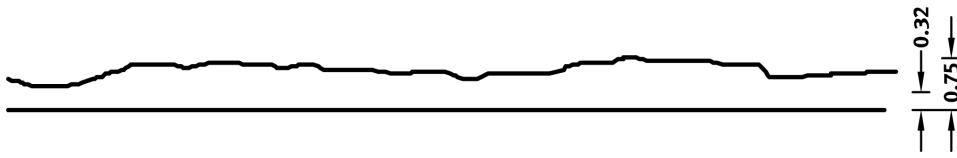

2/157 FICHTELBERG

A rock pattern with slight irregularities. Viewed as a whole, it still appears very even though.

DIMENSIONS

Uses	Dimensions (in)	Order Number
100	▲ 118.11 × ► 236.22	C 2157
10	▲ 49.21 × ► 236.22	E 2157

100-timer formliners are supplied in an individual dimension within the maximum indicated dimensions.

The specified widths of the 10-timer and 50-timer formliners are a fixed dimension and ensure the continuity of the structure in the case of linear patterns. The longitudinal direction of the pattern is variable and can be ordered from 1 m up to the maximum dimension in 50 cm steps.