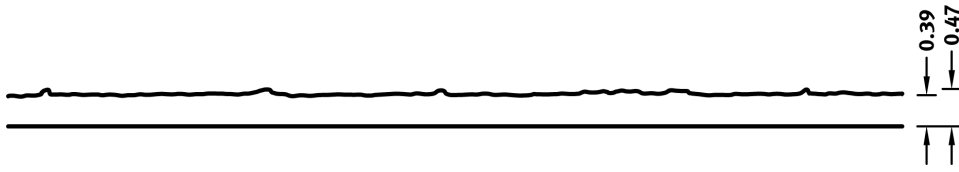

2/166 CILENTO

A rock pattern, which comes very close to a plaster pattern with its smooth surface.

DIMENSIONS

Uses	Dimensions (in)	Order Number
100	▲ 116.14 × ► 64.96*	C 2166
10	-	

* toothed out irregularly

100-timer formliners are supplied in an individual dimension within the maximum indicated dimensions.

The specified widths of the 10-timer and 50-timer formliners are a fixed dimension and ensure the continuity of the structure in the case of linear patterns. The longitudinal direction of the pattern is variable and can be ordered from 1 m up to the maximum dimension in 10 cm steps.