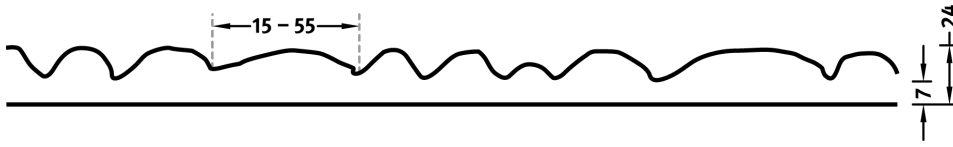

2/186 DALARNA

An abstract pattern with a flame-like texture.
The façade appears playful and wild.

DIMENSIONS

| Uses | Dimensions (in) | Order Number |
|------|---------------------|--------------|
| 100 | ▲ 271.65 × ► 133.86 | C 2186 |
| 10 | ▲ 49.21 × ► 133.86 | E 2186 |
| 10 | ▲ 271.65 × ► 49.21 | E 2186 |

100-timer formliners are supplied in an individual dimension within the maximum indicated dimensions.

The specified widths of the 10-timer and 50-timer formliners are a fixed dimension and ensure the continuity of the structure in the case of linear patterns. The longitudinal direction of the pattern is variable and can be ordered from 1 m up to the maximum dimension in 50 cm steps.