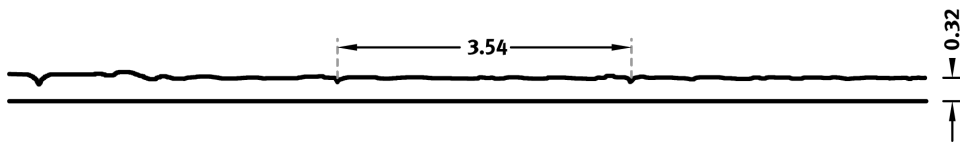

## 2/20 AHR

A wood pattern is evenly rowed boards. The pattern is reminiscent of vinyl with its very smooth surface.

### DIMENSIONS

Uses	Dimensions (in)	Order Number
100	▲ 263.78 × ► 149.61	C 2020
10	-	

100-timer formliners are supplied in an individual dimension within the maximum indicated dimensions.

The specified widths of the 10-timer and 50-timer formliners are a fixed dimension and ensure the continuity of the structure in the case of linear patterns. The longitudinal direction of the pattern is variable and can be ordered from 1 m up to the maximum dimension in 50 cm steps.