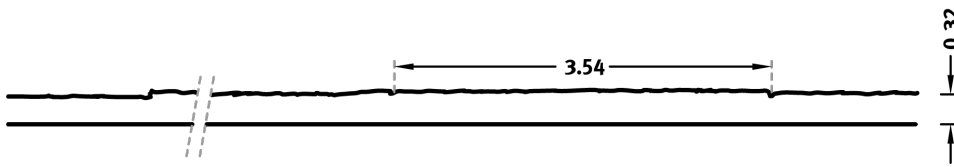

2/21 ALLER

A wood pattern with evenly placed board and a roughened, unfinished surface.

DIMENSIONS

Uses	Dimensions (in)	Order Number
100	▲ 208.66 × ► 149.61	C 2021
10	-	

100-timer formliners are supplied in an individual dimension within the maximum indicated dimensions.

The specified widths of the 10-timer and 50-timer formliners are a fixed dimension and ensure the continuity of the structure in the case of linear patterns. The longitudinal direction of the pattern is variable and can be ordered from 1 m up to the maximum dimension in 50 cm steps.