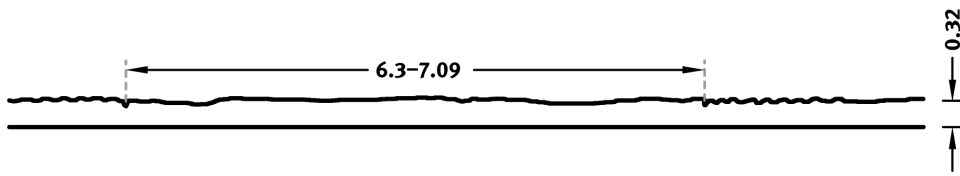

## 2/23 ALSTER

A vertically running wood pattern with robust grains. The boards are evenly rowed with inconspicuous joints.

### DIMENSIONS

Uses	Dimensions (in)	Order Number
100	▲ 175.20 × ► 149.61	C 2023
10	-	

100-timer formliners are supplied in an individual dimension within the maximum indicated dimensions.

The specified widths of the 10-timer and 50-timer formliners are a fixed dimension and ensure the continuity of the structure in the case of linear patterns. The longitudinal direction of the pattern is variable and can be ordered from 1 m up to the maximum dimension in 50 cm steps.