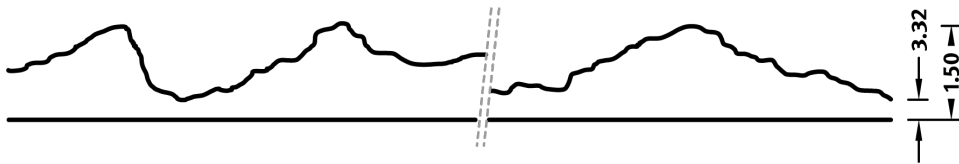

2/235 KERRY

A rock pattern, with indentations and air holes that are reminiscent of a foam carpet.

DIMENSIONS

Uses	Dimensions (in)	Order Number
100	▲ 195.87 × ► 77.76	C 2235
10	▲ 195.87 × ► 49.21	E 2235

100-timer formliners are supplied in an individual dimension within the maximum indicated dimensions.

The specified widths of the 10-timer and 50-timer formliners are a fixed dimension and ensure the continuity of the structure in the case of linear patterns. The longitudinal direction of the pattern is variable and can be ordered from 1 m up to the maximum dimension in 50 cm steps.