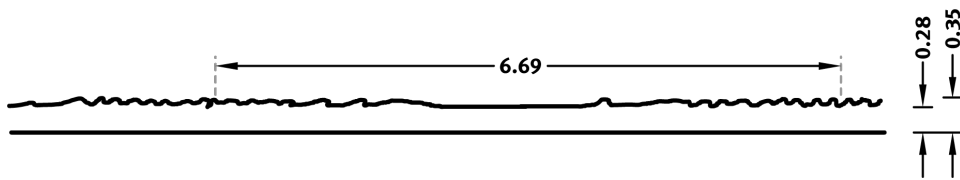

2/24 DONAU (BUTTED JOINT BOARDS)

A vertically running wood pattern with evident grains and prominent tree-rings. The relief-like pattern creates a clear color shading. The boards are 6.5" wide.

DIMENSIONS

Uses	Dimensions (in)	Order Number
100	▲ 334.65 × ► 149.61	C 2024
10	-	

100-timer formliners are supplied in an individual dimension within the maximum indicated dimensions.

The specified widths of the 10-timer and 50-timer formliners are a fixed dimension and ensure the continuity of the structure in the case of linear patterns. The longitudinal direction of the pattern is variable and can be ordered from 1 m up to the maximum dimension in 50 cm steps.