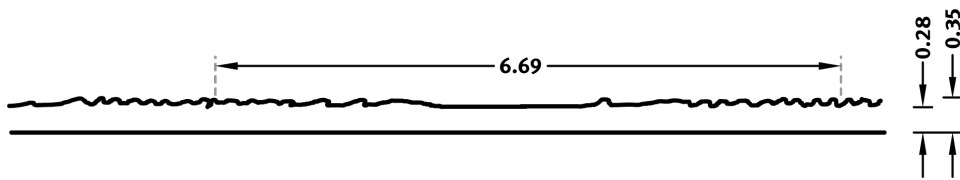

2/24 DONAU

A vertically running wood pattern with evident grains and prominent tree-rings. The relief-like pattern creates a clear color shading.

DIMENSIONS

Uses	Dimensions (in)	Order Number
100	▲ 171.26 × ► 149.61	C 2024
10	-	

100-timer formliners are supplied in an individual dimension within the maximum indicated dimensions.

The specified widths of the 10-timer and 50-timer formliners are a fixed dimension and ensure the continuity of the structure in the case of linear patterns. The longitudinal direction of the pattern is variable and can be ordered from 1 m up to the maximum dimension in 50 cm steps.