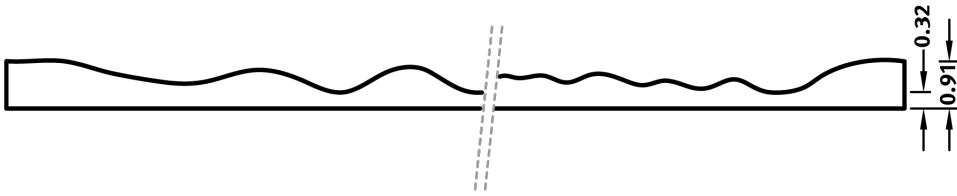

2/241 HAWAII

A shallow, curtain-like pattern. The pattern appears light and fresh and lends an air of modernity to the façade.

DIMENSIONS

Uses	Dimensions (in)	Order Number
100	▲ 291.34 × ► 157.48	C 2241
10	-	

100-timer formliners are supplied in an individual dimension within the maximum indicated dimensions.

The specified widths of the 10-timer and 50-timer formliners are a fixed dimension and ensure the continuity of the structure in the case of linear patterns. The longitudinal direction of the pattern is variable and can be ordered from 1 m up to the maximum dimension in 50 cm steps.