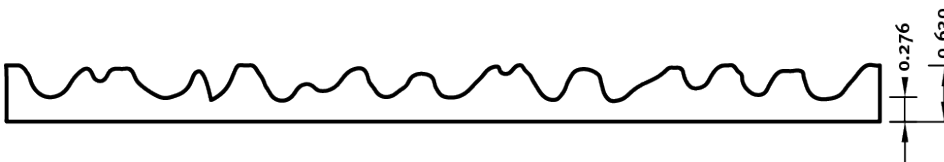

## 2/246 DELAWARE

An abstract pattern with a linear texture. Varyingly wide folds with a smooth surface make for a light and elegant appearance of the concrete.

### DIMENSIONS

Uses	Dimensions (in)	Order Number
100	▲ 236.22 × ► 39.37	C 2246

100-timer formliners are supplied in an individual dimension within the maximum indicated dimensions.

The specified widths of the 10-timer and 50-timer formliners are a fixed dimension and ensure the continuity of the structure in the case of linear patterns. The longitudinal direction of the pattern is variable and can be ordered from 1 m up to the maximum dimension in 50 cm steps.