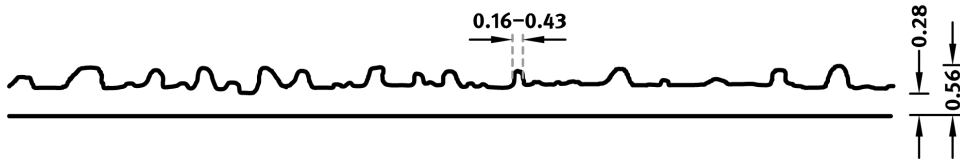

## 2/31 ILLER

A vertically running wood pattern. Narrow, varying long branches lend a bamboo look to the façade.

### DIMENSIONS

Uses	Dimensions (in)	Order Number
100	▲ 263.78 × ► 149.61	C 2031
10	▲ 263.78 × ► 49.21	E 2031

100-timer formliners are supplied in an individual dimension within the maximum indicated dimensions.

The specified widths of the 10-timer and 50-timer formliners are a fixed dimension and ensure the continuity of the structure in the case of linear patterns. The longitudinal direction of the pattern is variable and can be ordered from 1 m up to the maximum dimension in 50 cm steps.