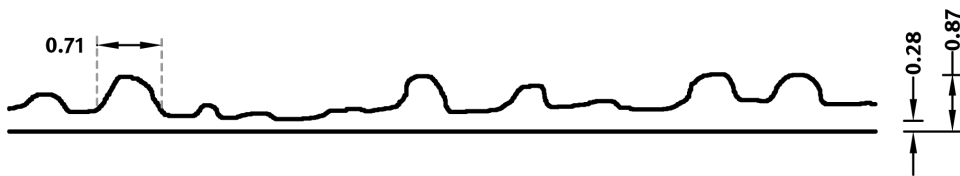

2/32 INN

A vertically running wood pattern. Varyingly long and wide branches touch each other and partly merge. The surface appears smoothly planed.

DIMENSIONS

Uses	Dimensions (in)	Order Number
100	▲ 283.46 × ► 149.61	C 2032
10	▲ 283.46 × ► 49.21	E 2032

100-timer formliners are supplied in an individual dimension within the maximum indicated dimensions.

The specified widths of the 10-timer and 50-timer formliners are a fixed dimension and ensure the continuity of the structure in the case of linear patterns. The longitudinal direction of the pattern is variable and can be ordered from 1 m up to the maximum dimension in 50 cm steps.