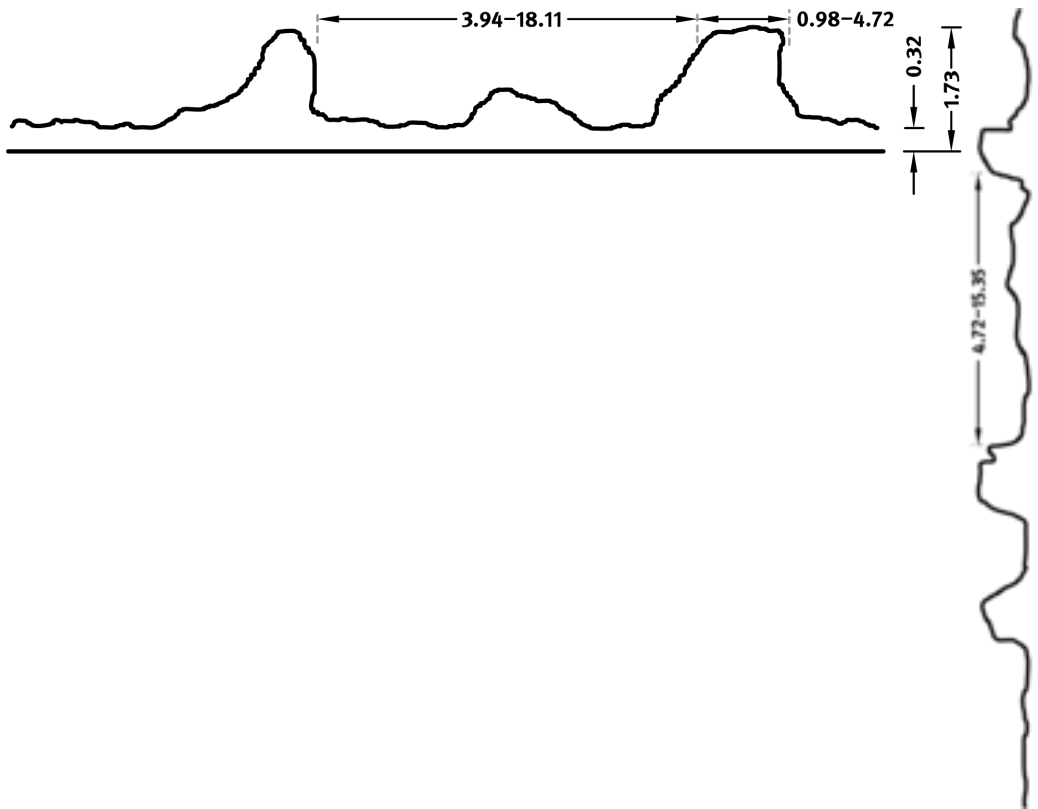

2/374 LA REUNION

A brickwork pattern with differently-sized and offset natural rocks.

DIMENSIONS

Uses	Dimensions (in)	Order Number
100	▲ 49.02 × ► 196.46	C 2374
10	▲ 49.02 × ► 196.46	E 2374

100-timer formliners are supplied in an individual dimension within the maximum indicated dimensions.

The specified widths of the 10-timer and 50-timer formliners are a fixed dimension and ensure the continuity of the structure in the case of linear patterns. The longitudinal direction of the pattern is variable and can be ordered from 1 m up to the maximum dimension in 50 cm steps.