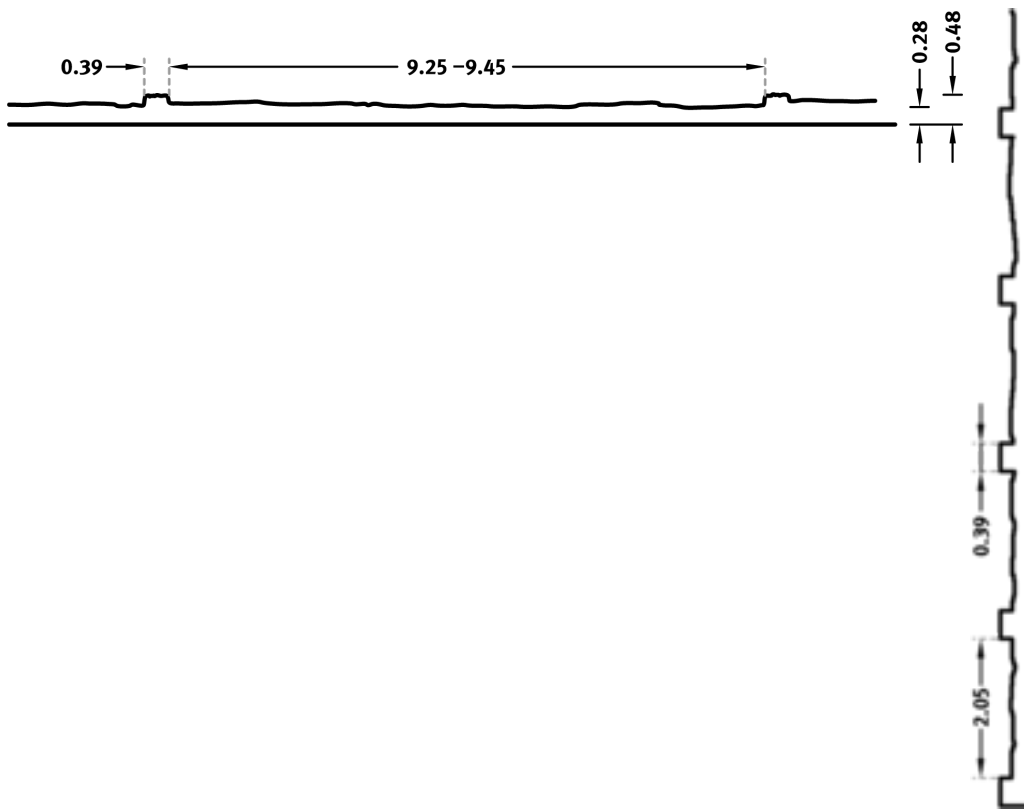

2/40 MOEHNE

A horizontally running brickwork pattern with offset placed rocks in a brick look and roughened surface.

DIMENSIONS

Uses	Dimensions (in)	Order Number
100	▲ 143.70 × ► 350.39	C 2040
10	-	

100-timer formliners are supplied in an individual dimension within the maximum indicated dimensions.

The specified widths of the 10-timer and 50-timer formliners are a fixed dimension and ensure the continuity of the structure in the case of linear patterns. The longitudinal direction of the pattern is variable and can be ordered from 1 m up to the maximum dimension in 50 cm steps.