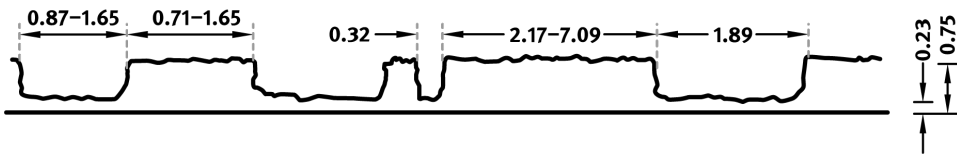

2/45 ODER

An abstract pattern with a coarse surface texture. Differently-sized sticks are arranged at varying heights and enliven the façade.

DIMENSIONS

Uses	Dimensions (in)	Order Number
100	▲ 287.40 × ► 149.61	C 2045
10	▲ 287.40 × ► 49.21	E 2045

100-timer formliners are supplied in an individual dimension within the maximum indicated dimensions.

The specified widths of the 10-timer and 50-timer formliners are a fixed dimension and ensure the continuity of the structure in the case of linear patterns. The longitudinal direction of the pattern is variable and can be ordered from 1 m up to the maximum dimension in 50 cm steps.