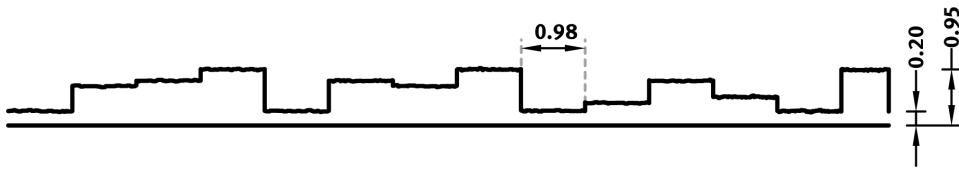

## 2/47 RHEIN

A vertically running wood pattern. Small, length-wise diced wooden elements on different levels create a lively, rough surface.

### DIMENSIONS

Uses	Dimensions (in)	Order Number
100	▲ 287.40 × ► 149.61	C 2047
10	▲ 287.40 × ► 49.21	E 2047

100-timer formliners are supplied in an individual dimension within the maximum indicated dimensions.

The specified widths of the 10-timer and 50-timer formliners are a fixed dimension and ensure the continuity of the structure in the case of linear patterns. The longitudinal direction of the pattern is variable and can be ordered from 1 m up to the maximum dimension in 50 cm steps.