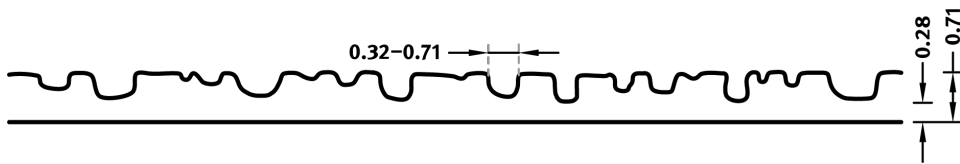

2/48 RUHR

A vertically running wood pattern with varyingly long and wide branches, that in part connect and merge.

DIMENSIONS

Uses	Dimensions (in)	Order Number
100	▲ 283.46 × ► 149.61	C 2048
10	▲ 283.46 × ► 49.21	E 2048

100-timer formliners are supplied in an individual dimension within the maximum indicated dimensions.

The specified widths of the 10-timer and 50-timer formliners are a fixed dimension and ensure the continuity of the structure in the case of linear patterns. The longitudinal direction of the pattern is variable and can be ordered from 1 m up to the maximum dimension in 50 cm steps.