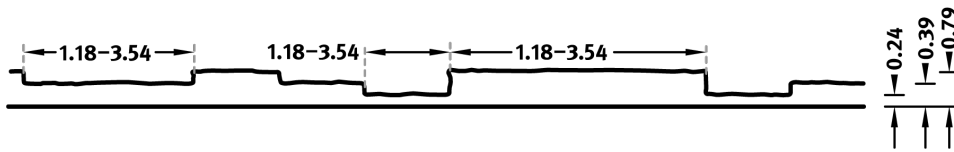

2/49 SAALE

An abstract pattern with a fine surface texture. Differently-sized sticks are arranged at varying heights and enliven the facade.

DIMENSIONS

Uses	Dimensions (in)	Order Number
100	▲ 287.40 × ► 149.61	C 2049
10	▲ 287.40 × ► 49.21	E 2049

100-timer formliners are supplied in an individual dimension within the maximum indicated dimensions.

The specified widths of the 10-timer and 50-timer formliners are a fixed dimension and ensure the continuity of the structure in the case of linear patterns. The longitudinal direction of the pattern is variable and can be ordered from 1 m up to the maximum dimension in 50 cm steps.