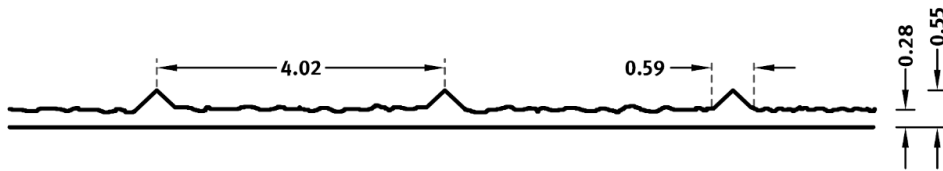

2/51 SPREE

A vertically running wood pattern with narrow boards and small joint. Tree rings and a fine grain enhance the natural look.

DIMENSIONS

Uses	Dimensions (in)	Order Number
100	▲ 287.40 × ► 149.61	C 2051
10	-	

100-timer formliners are supplied in an individual dimension within the maximum indicated dimensions.

The specified widths of the 10-timer and 50-timer formliners are a fixed dimension and ensure the continuity of the structure in the case of linear patterns. The longitudinal direction of the pattern is variable and can be ordered from 1 m up to the maximum dimension in 50 cm steps.