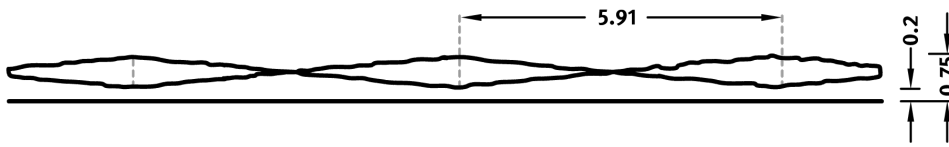

2/53 WESER

An abstract pattern with a light surface texture. Skewed, even squares are arranged like a chess board.

DIMENSIONS

Uses	Dimensions (in)	Order Number
100	▲ 287.40 × ► 149.61	C 2053
10	▲ 287.40 × ► 49.21	E 2053

100-timer formliners are supplied in an individual dimension within the maximum indicated dimensions.

The specified widths of the 10-timer and 50-timer formliners are a fixed dimension and ensure the continuity of the structure in the case of linear patterns. The longitudinal direction of the pattern is variable and can be ordered from 1 m up to the maximum dimension in 50 cm steps.