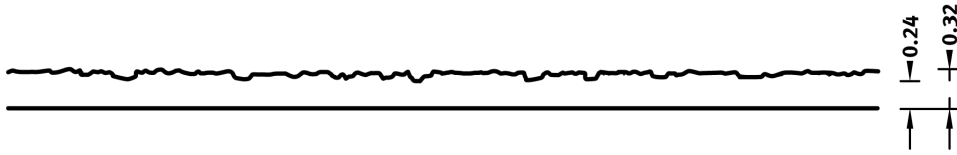

2/61 THAMES

Thanks to its surface with broomstick texture, this fantasy structure is also suitable for use in the floor area.

DIMENSIONS

Uses	Dimensions (in)	Order Number
100	▲ 344.49 × ► 153.54	C 2061
10	-	

100-timer formliners are supplied in an individual dimension within the maximum indicated dimensions.

The specified widths of the 10-timer and 50-timer formliners are a fixed dimension and ensure the continuity of the structure in the case of linear patterns. The longitudinal direction of the pattern is variable and can be ordered from 1 m up to the maximum dimension in 10 cm steps.