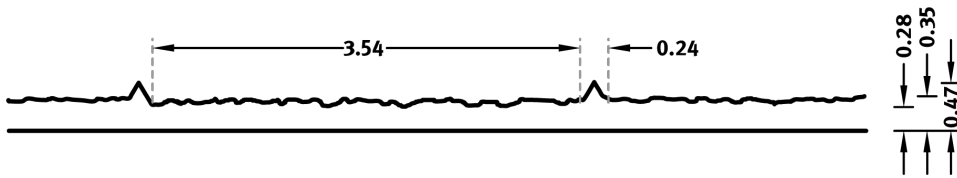

## 2/74 URAL

A vertically running wood pattern with the appearance of a board with slightly visible grains. The joint width is 0.25".

### DIMENSIONS

Uses	Dimensions (in)	Order Number
100	▲ 216.54 × ► 153.54	C 2074
10	-	

100-timer formliners are supplied in an individual dimension within the maximum indicated dimensions.

The specified widths of the 10-timer and 50-timer formliners are a fixed dimension and ensure the continuity of the structure in the case of linear patterns. The longitudinal direction of the pattern is variable and can be ordered from 1 m up to the maximum dimension in 50 cm steps.