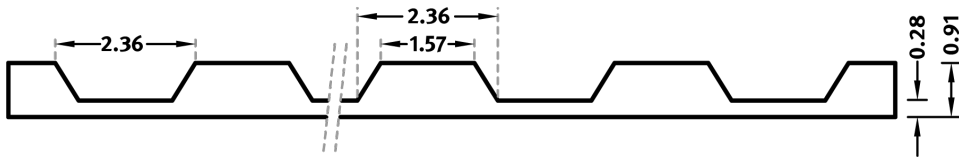

2/75 KÖCHER

A clear and smooth rib pattern with vertically aligned ribs, separated by 40-millimeter wide joints.

DIMENSIONS

Uses	Dimensions (in)	Order Number
100	▲ 216.54 × ► 50.98	C 2075
10	▲ 216.54 × ► 50.98	E 2075

100-timer formliners are supplied in an individual dimension within the maximum indicated dimensions.

The specified widths of the 10-timer and 50-timer formliners are a fixed dimension and ensure the continuity of the structure in the case of linear patterns. The longitudinal direction of the pattern is variable and can be ordered from 1 m up to the maximum dimension in 50 cm steps.