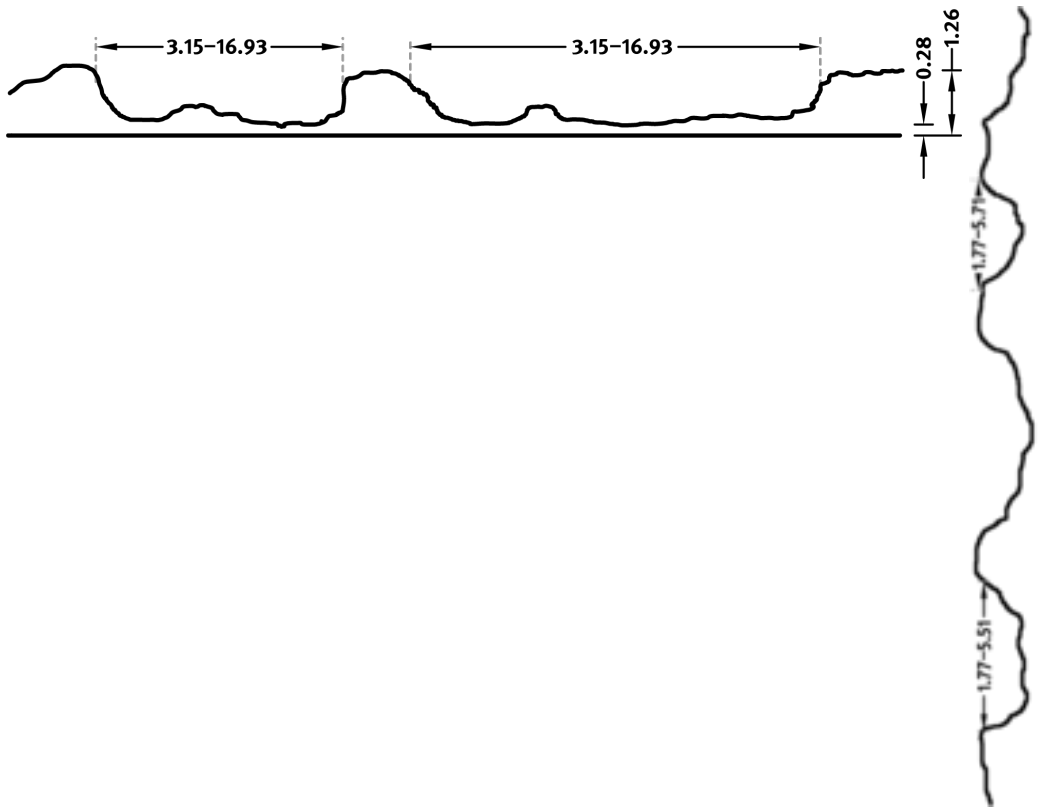

2/79 MAYENNE

A horizontally running block pattern for a natural rock look. Uneven, tall rocks of varying heights are arranged out of phase and are reminiscent of the walls of an old castle.

DIMENSIONS

Uses	Dimensions (in)	Order Number
100	▲ 118.11 × ► 275.59	C 2079
10	▲ 118.11 × ► 49.21	E 2079

100-timer formliners are supplied in an individual dimension within the maximum indicated dimensions.

The specified widths of the 10-timer and 50-timer formliners are a fixed dimension and ensure the continuity of the structure in the case of linear patterns. The longitudinal direction of the pattern is variable and can be ordered from 1 m up to the maximum dimension in 50 cm steps.