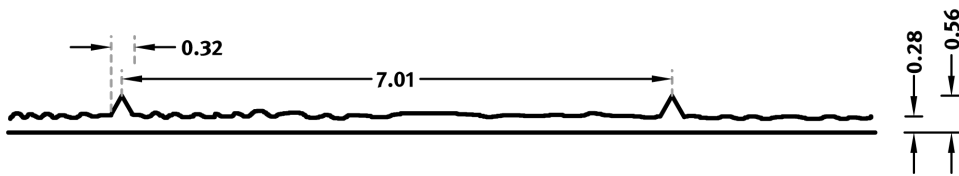

2/82 COLORADO

A vertically running wood pattern with clear signs of the tree-rings. The joint width is 0.31".

DIMENSIONS

| Uses | Dimensions (in) | Order Number |
|------|--------------------|--------------|
| 100 | ▲ 118.11 × ► 42.13 | C 2082 |
| 10 | - | |

100-timer formliners are supplied in an individual dimension within the maximum indicated dimensions.

The specified widths of the 10-timer and 50-timer formliners are a fixed dimension and ensure the continuity of the structure in the case of linear patterns. The longitudinal direction of the pattern is variable and can be ordered from 1 m up to the maximum dimension in 50 cm steps.