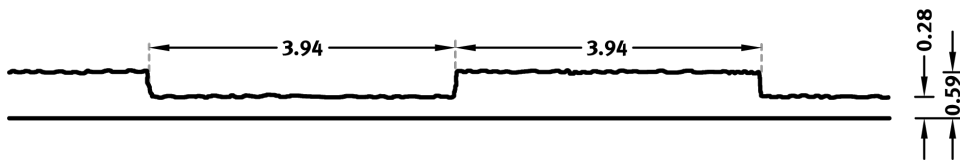

## 2/84 MISSOURI

A vertically running wood pattern with board look. Tree rings and branches are clearly recognizable. The joints continue the wood pattern.

### DIMENSIONS

Uses	Dimensions (in)	Order Number
100	▲ 116.14 × ► 271.65	C 2084
10	▲ 49.21 × ► 271.65	E 2084

100-timer formliners are supplied in an individual dimension within the maximum indicated dimensions.

The specified widths of the 10-timer and 50-timer formliners are a fixed dimension and ensure the continuity of the structure in the case of linear patterns. The longitudinal direction of the pattern is variable and can be ordered from 1 m up to the maximum dimension in 50 cm steps.