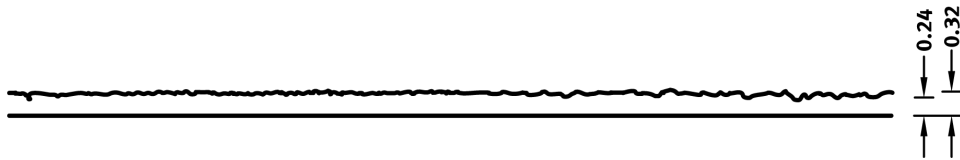

## 2/93 RED RIVER

A pattern in a sprayed plaster look, with a fine gravel stone surface.

### DIMENSIONS

Uses	Dimensions (in)	Order Number
100	▲ 149.61 × ► 314.96	2093
10	-	-

sprayed plaster

100-timer formliners are supplied in an individual dimension within the maximum indicated dimensions.

The specified widths of the 10-timer and 50-timer formliners are a fixed dimension and ensure the continuity of the structure in the case of linear patterns. The longitudinal direction of the pattern is variable and can be ordered from 1 m up to the maximum dimension in 50 cm steps.