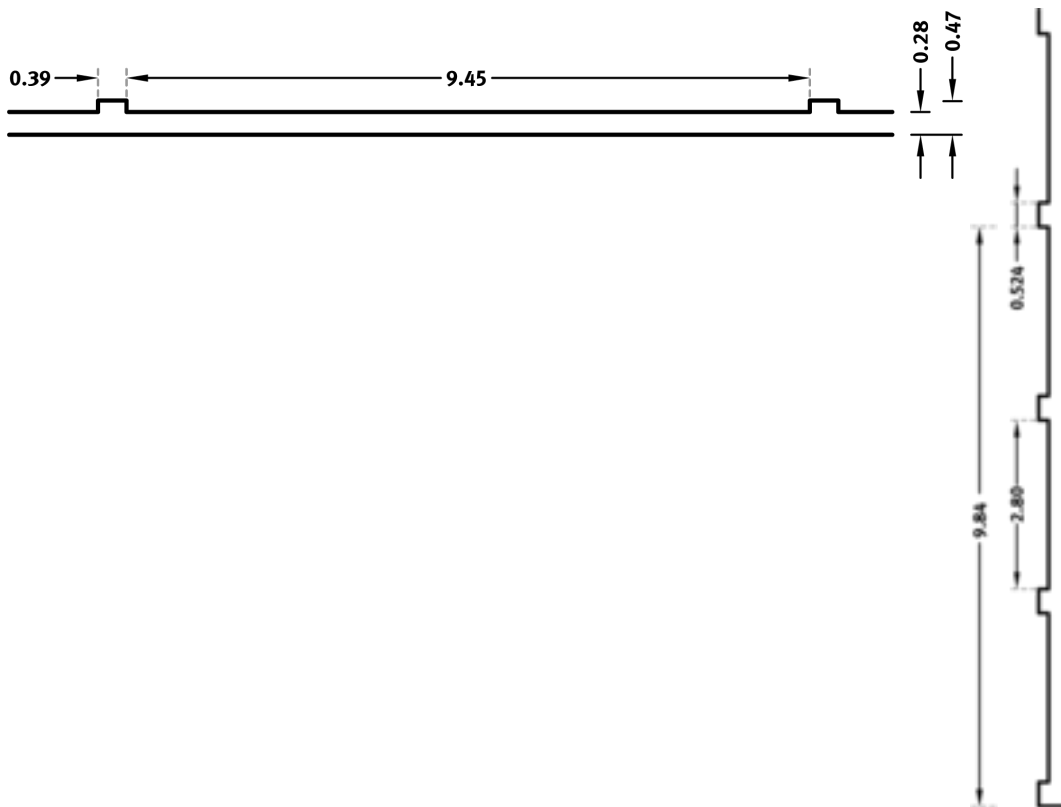

## 2/99 SALZACH

A horizontally running brickwork pattern in a elegant brick look. The bricks are set in an offset pattern and are separated by 0.39" joints.

### DIMENSIONS

Uses	Dimensions (in)	Order Number
100	▲ 78.74 × ► 152.56/162.40*	C 2099
10	-	

\* toothed out

100-timer formliners are supplied in an individual dimension within the maximum indicated dimensions.

The specified widths of the 10-timer and 50-timer formliners are a fixed dimension and ensure the continuity of the structure in the case of linear patterns. The longitudinal direction of the pattern is variable and can be ordered from 1 m up to the maximum dimension in 50 cm steps.