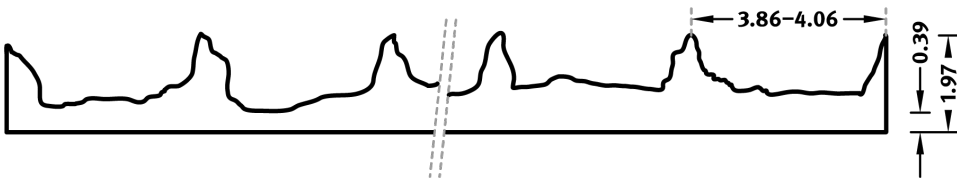

US FORMLINER HEADQUARTERS

Do you have a question about our products
and would like to get in touch? You can call us
on the following number:

706.549.6787

US Formliner Inc.
370 Commerce Blvd.
Athens GA 30606
USA
Phone: 706.549.6787
www.reckli.com/en/usa/