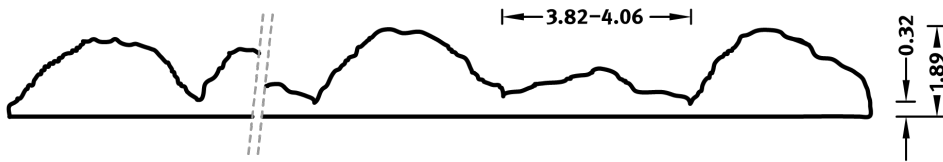

US FORMLINER HEADQUARTERS

Do you have a question about our products
and would like to get in touch? You can call us
on the following number:

706.549.6787

US Formliner Inc.
370 Commerce Blvd.
Athens GA 30606
USA
Phone: 706.549.6787
www.reckli.com/en/usa/