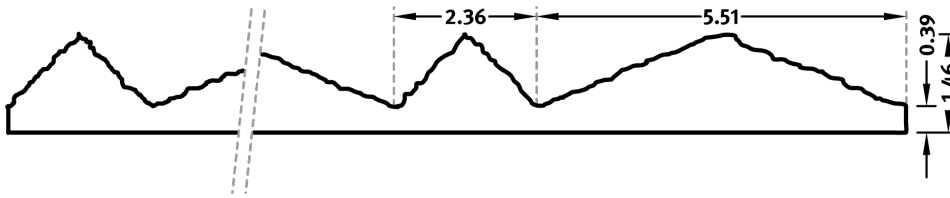

US FORMLINER HEADQUARTERS

Do you have a question about our products
and would like to get in touch? You can call us
on the following number:

706.549.6787

US Formliner Inc.

370 Commerce Blvd.

Athens GA 30606

USA

Phone: 706.549.6787

www.reckli.com/en/usa/