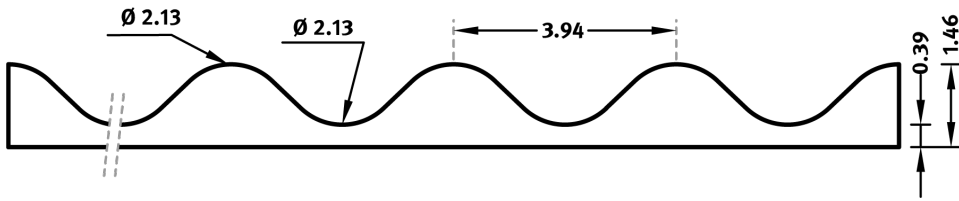

US FORMLINER HEADQUARTERS

Do you have a question about our products
and would like to get in touch? You can call us
on the following number:

706.549.6787

US Formliner Inc.
370 Commerce Blvd.
Athens GA 30606
USA
Phone: 706.549.6787
www.reckli.com/en/usa/