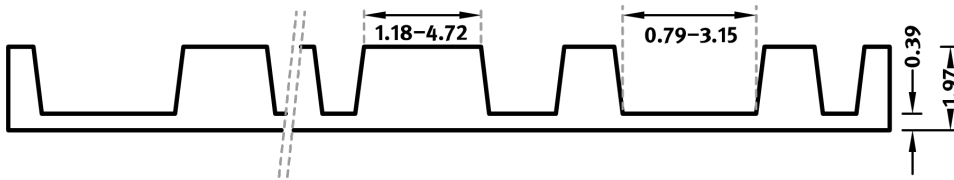

US FORMLINER HEADQUARTERS

Do you have a question about our products
and would like to get in touch? You can call us
on the following number:

706.549.6787

US Formliner Inc.

370 Commerce Blvd.

Athens GA 30606

USA

Phone: 706.549.6787

www.reckli.com/en/usa/